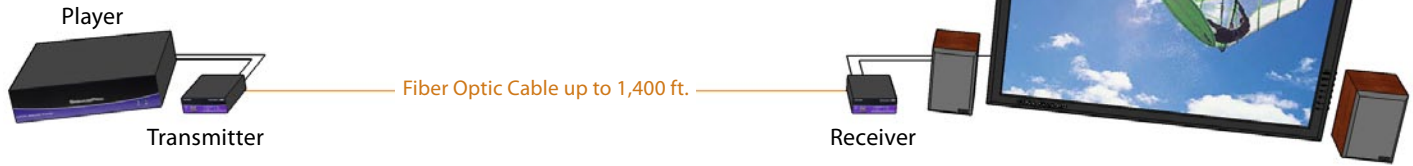

FDX-AV Multimode Fiber Extender

Application Diagram