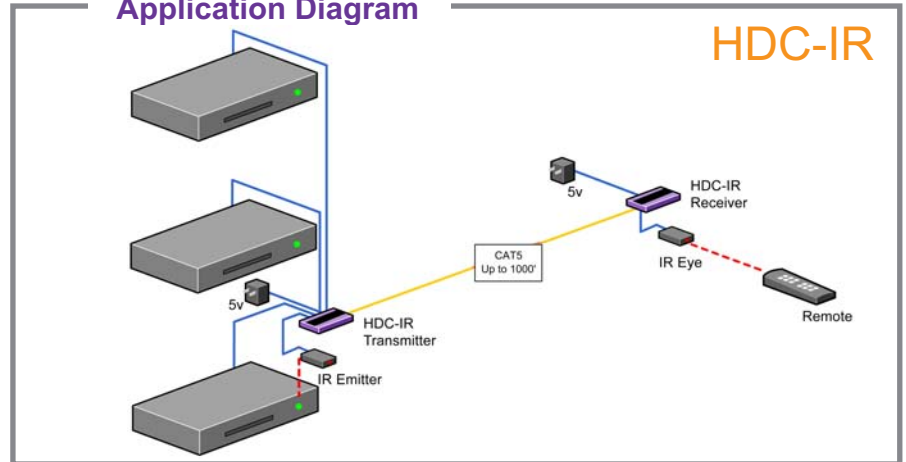

Infrared Extender over cat5 up to 1000ft

Specifications

IR EYE input	
IR Frequency Range	30 KHz to 80KHz
Capture Distance	Up to 25'
Cable Connector	3.5mm stereo jack
IR Signal Indicator	Green LED
Power Requirements	
Signal Type	TTL
IR Emitter Output	
IR Frequency Range	30KHz to 80KHz
Emitter Distance	Up to 10'
Cable Connector	3.5mm mono jack
IR Signal Indicator	Red LED
Box	
Power Requirements	12VDC 1A single power up to 250ft
Cable Link	CAT5 568A or 568B
Dimension	2.5"x2.5"x1.0" (85mm x 84mm x 35mm)
Weight	.25lb (0.9 Kg.)

Application Diagram