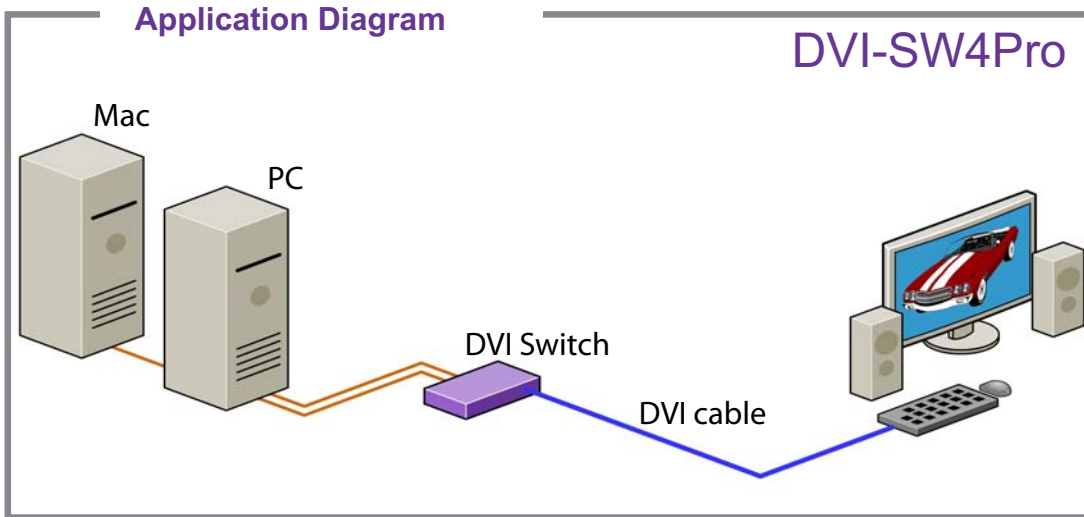

DVI-SW4Pro

Control and View up to 4 Individual Computers Equipped With DVI-D, USB 2.0 and Audio From One Workstation

With DVI-SW4Pro cross platform switch, you can easily share one DVI-D monitor, Stereo Audio and USB 2.0 or any USB keyboard and mouse between 4 Mac's or PC's.

The new SmartAVI line of DVI Switch has been made with multiple purposes in mind, from industrial workstations to digital signage monitoring. This allows for a system controller/manager to keep on top of what media is being displayed on what monitor and where at any given time.

Features

- Supports PC and Mac DVI-D Signals
- Resolutions up to 1920 x 1200
- Zero Pixel Loss
- Maintains Highest Quality DVI Single Link Resolution
- Supports Windows®, Mac, Linux and Sun Platforms
- DVI Output Regenerates TMDS Digital Video
- Output Capable of Driving Cable up to 25 Feet
- Full DVI, Audio and Mic Switching
- USB Output Regenerates With USB HUB
- Balanced Audio Switcher Provides Seamless Switching Between Two Balanced Computers/Audio Inputs
- Front Panel Switch for Computer Selection
- Select Computer via RS-232 Command
- Display LED for Active Station
- External Power Supply
- Reduces Space Requirements
- Provides Noiseless Operation at Remote Station
- Allows Placement of CPUs Away From Harsh Work Environments
- USB 1 and 2 Compliant
- Driver-Free, Plug-and-Play Hardware

Take Control of Your Home Theater

The DVI-SW4Pro has been carefully designed to be compact and aesthetically pleasing for simple and professional home theater integration.

While most home theater systems are relatively compact in component placement, the DVI-SW4Pro makes extending your video and audio signals up to 25 feet possible; this is useful in a design that calls for the home theater devices to be set up in a different location, away from the viewing area.