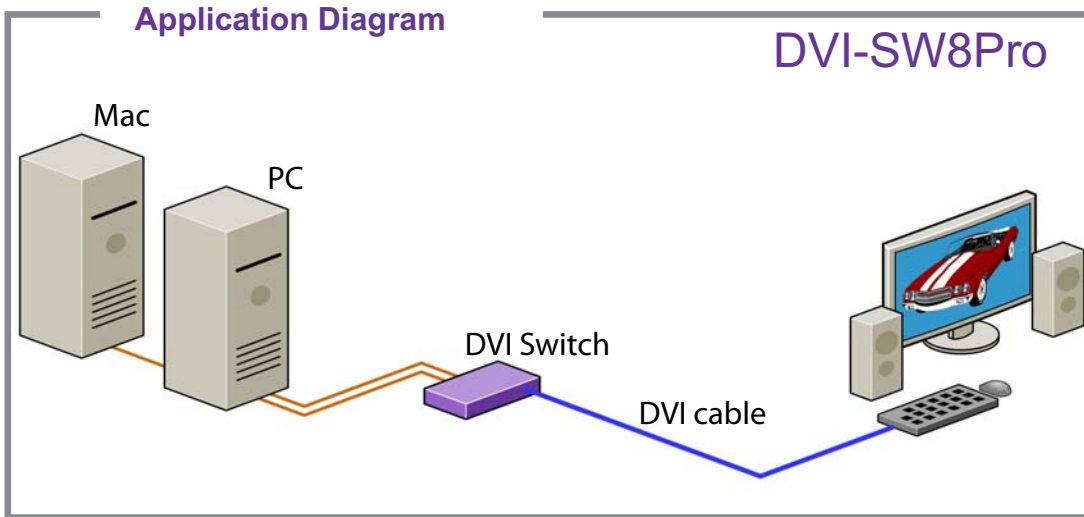

The new SmartAVI line of DVI Switch has been made with multiple purposes in mind, from industrial workstations to digital signage monitoring. This allows for a system controller/manager to keep on top of what media is being displayed on what monitor and where at any given time.

## Features

- Supports PC and Mac DVI-D Signals
- Resolutions up to 1920 x 1200
- Zero Pixel Loss
- Maintains Highest Quality DVI Single Link Resolution
- Supports Windows®, Mac, Linux and Sun Platforms
- DVI Output Regenerates TMDS Digital Video
- Output Capable of Driving Cable up to 25 Feet
- Full DVI, Audio and Mic Switching
- USB Output Regenerates With USB HUB
- Balanced Audio Switcher Provides Seamless Switching Between Two Balanced Computers/Audio Inputs
- Front Panel Switch for Computer Selection
- Select Computer via RS-232 Command
- Display LED for Active Station
- External Power Supply
- Reduces Space Requirements
- Provides Noiseless Operation at Remote Station
- Allows Placement of CPUs Away From Harsh Work Environments
- USB 1 and 2 Compliant
- Driver-Free, Plug-and-Play Hardware

## Take Control of Your Home Theater

The DVI-SW8Pro has been carefully designed to be compact and aesthetically pleasing for simple and professional home theater integration.

While most home theater systems are relatively compact in component placement, the DVI-SW8Pro makes extending your video and audio signals up to 25 feet possible; this is useful in a design that calls for the home theater devices to be set up in a different location, away from the viewing area.

### Applications

In the medical or industrial field, where it may not be practical (or safe) to have one or more CPUs in the general vicinity, SmartAVI's DVI Splitter Series is the perfect solution, allowing for either PC or Mac signals to be extended from computer to monitor (30 feet from computer to DVI Splitter, and then 30 feet from DVI Splitter to remote monitor/display point).